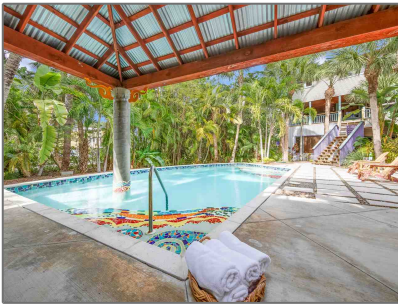

Residential

5,311 Sqft - 6425 Pine Ave, Sanibel, Florida 33957

Basic [Details](#)

Property Type:	Residential
Listing Type:	For Sale
Listing ID:	2240151
Price:	\$1,685,000
Bedrooms:	4
Bathrooms:	3
Half Bathrooms:	0
Square Footage:	5,311 Sqft
Year Built:	2002
Lot Area:	0.68 Acre
Country:	US
State:	FL
County:	Lee County
City:	Sanibel
Subdivision:	FL
Zipcode:	33957