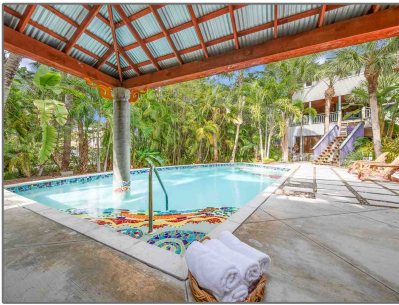

Residential

5,311 Sqft - 6425 Pine Ave, Sanibel, Florida 33957

Basic [Details](#)

Property Type:	Residential
Listing Type:	For Sale
Listing ID:	2240151
Price:	\$1,685,000
Bedrooms:	4
Bathrooms:	3
Half Bathrooms:	0
Square Footage:	5,311 Sqft
Year Built:	2002
Lot Area:	0.68 Acre
Country:	US
State:	FL
County:	Lee County
City:	Sanibel
Subdivision:	FL
Zipcode:	33957